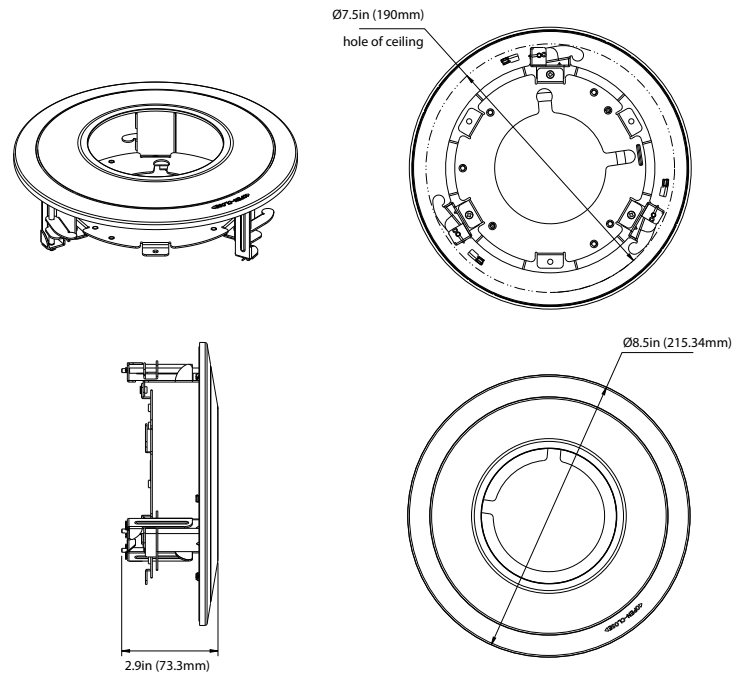

AVM-RM-V-L1

RECESSED CEILING MOUNT FOR VARIFOCAL LENS LARGE VANDAL DOME CAMERAS

AVM-RM-V-L1 RECESSED CEILING MOUNT

RECESSED CEILING MOUNT FOR VARIFOCAL LENS LARGE VANDAL DOME CAMERAS

The AVM-RM-V-L1 is a recessed ceiling mount designed for use with our Varifocal Lens Large Vandal Dome Cameras. Constructed with Aluminum alloy material with surface spray treatment, this ceiling mount allows for the installation of our large vandal dome cameras with the cables collected and hidden out of sight. The recessed ceiling mount is available for ceiling mounting only.

FUNCTIONS

- Aluminum alloy material with surface spray treatment
- Camera cables can be collected and hidden
- Available for ceiling mounting

SPECIFICATIONS

GENERAL

Material	Aluminum alloy
Color	white
Working Temperature	-40°C~60°C (-40°F~140°F)
Working Humidity	10~90% (Non-Condensing)
Dimensions	8.5in x 2.9in (215.34mm x 73.3mm)

DIMENSIONS

Unit : inch (mm)

AVYCON[®]